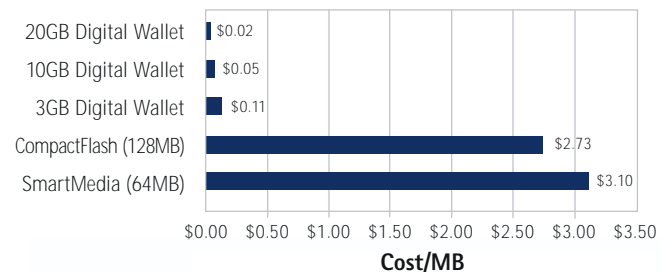

Bundled Software

Minds@Work™ provides creative software that allows consumers to design their own personalized photo-related formats and documents.

- ArcSoft MediaBrowser™ 2000: Creates albums of image, sound and video for easy storage, retrieval and management
- ArcSoft PhotoFantasy™ 2000: Combines personal photos with fantasy background images
- ArcSoft PhotoPrinter™ 2000: Enables quick layout and printing of images in multiple sizes
- ArcSoft PhotoMontage™ 2000: Creates collages of individual images

The Digital Wallet Product Compatibility

*Quickly download from these devices via PC-card slot:

- CompactFlash™
- SmartMedia™
- Sony® Memory Stick™
- IBM® Microdrive™
- Intel® StrataFlash™

Cost Comparison of Memory

Purchasing sufficient portable memory is less expensive with the Digital Wallet.